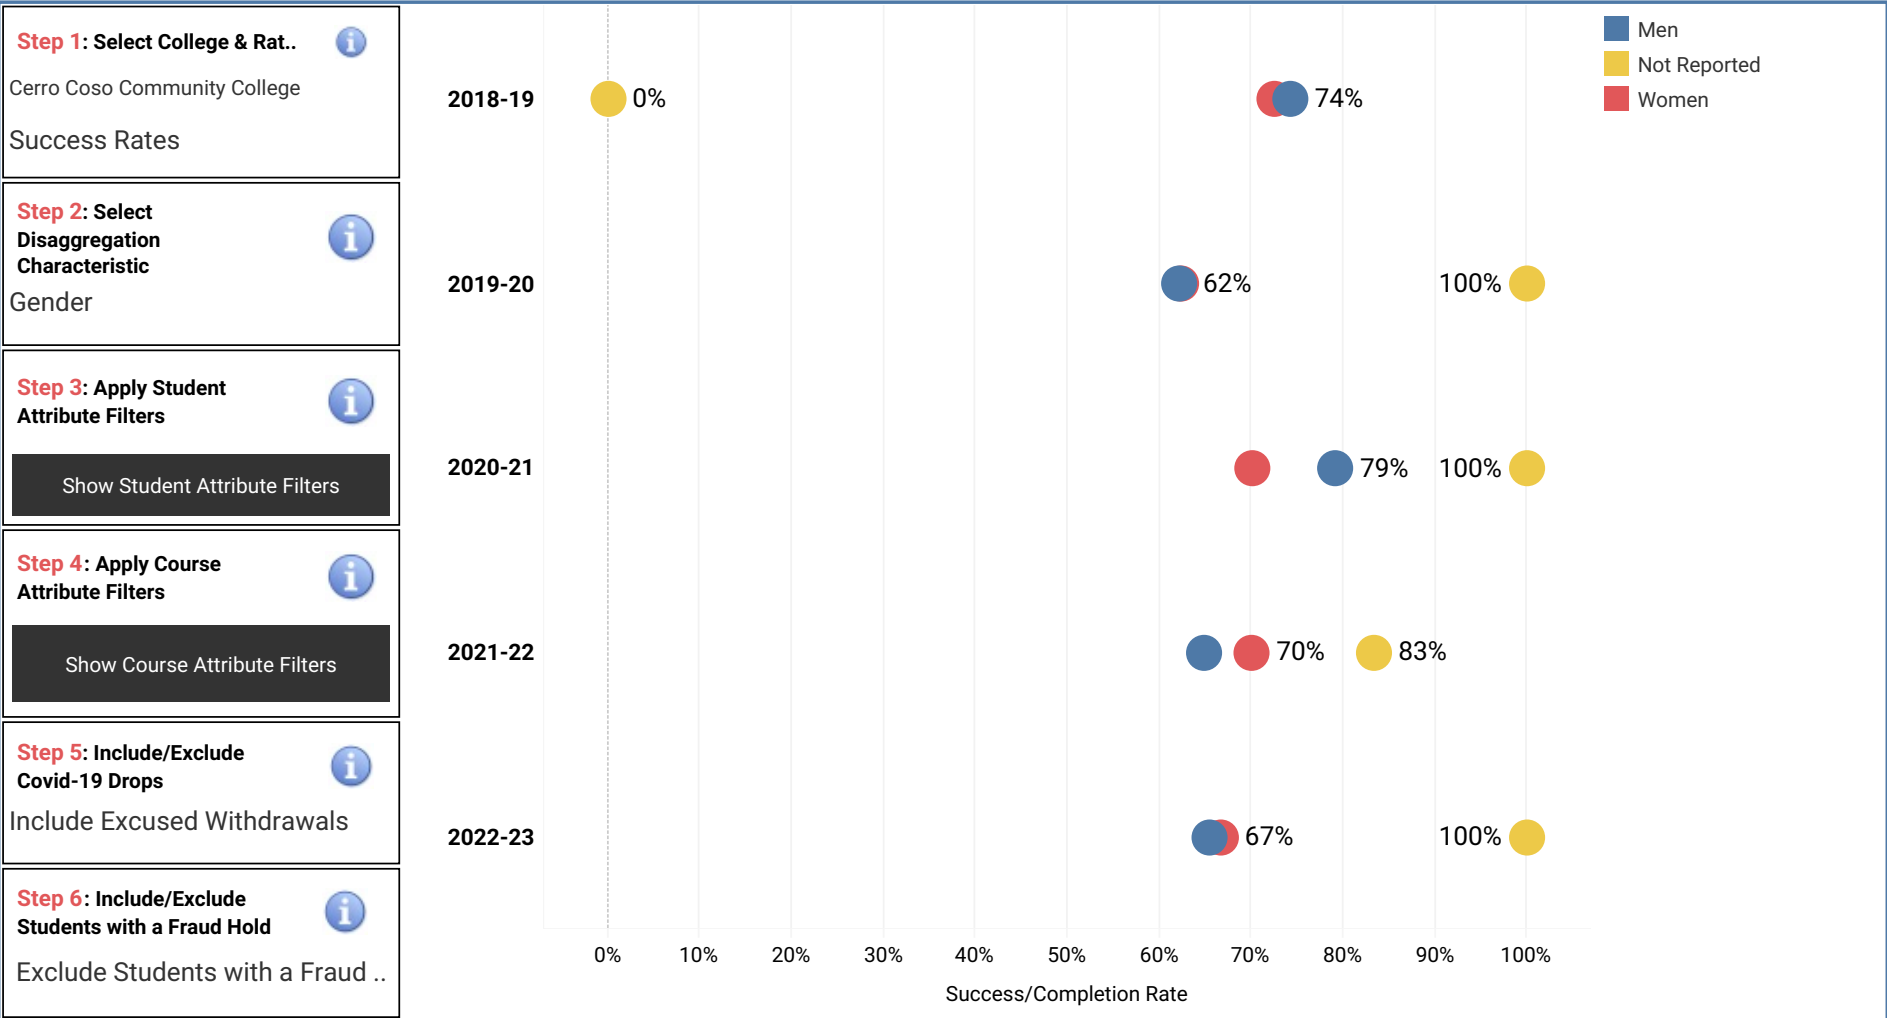

### KCCD Program Review Course Success Rates Dashboard

College: Cerro Coso Community College by: Gender

Questions/Feedback: [kccdir@kccd.edu](mailto:kccdir@kccd.edu)

KCCD Institutional Research & Reporting  
[www.kccd.edu/institutional-research](http://www.kccd.edu/institutional-research)