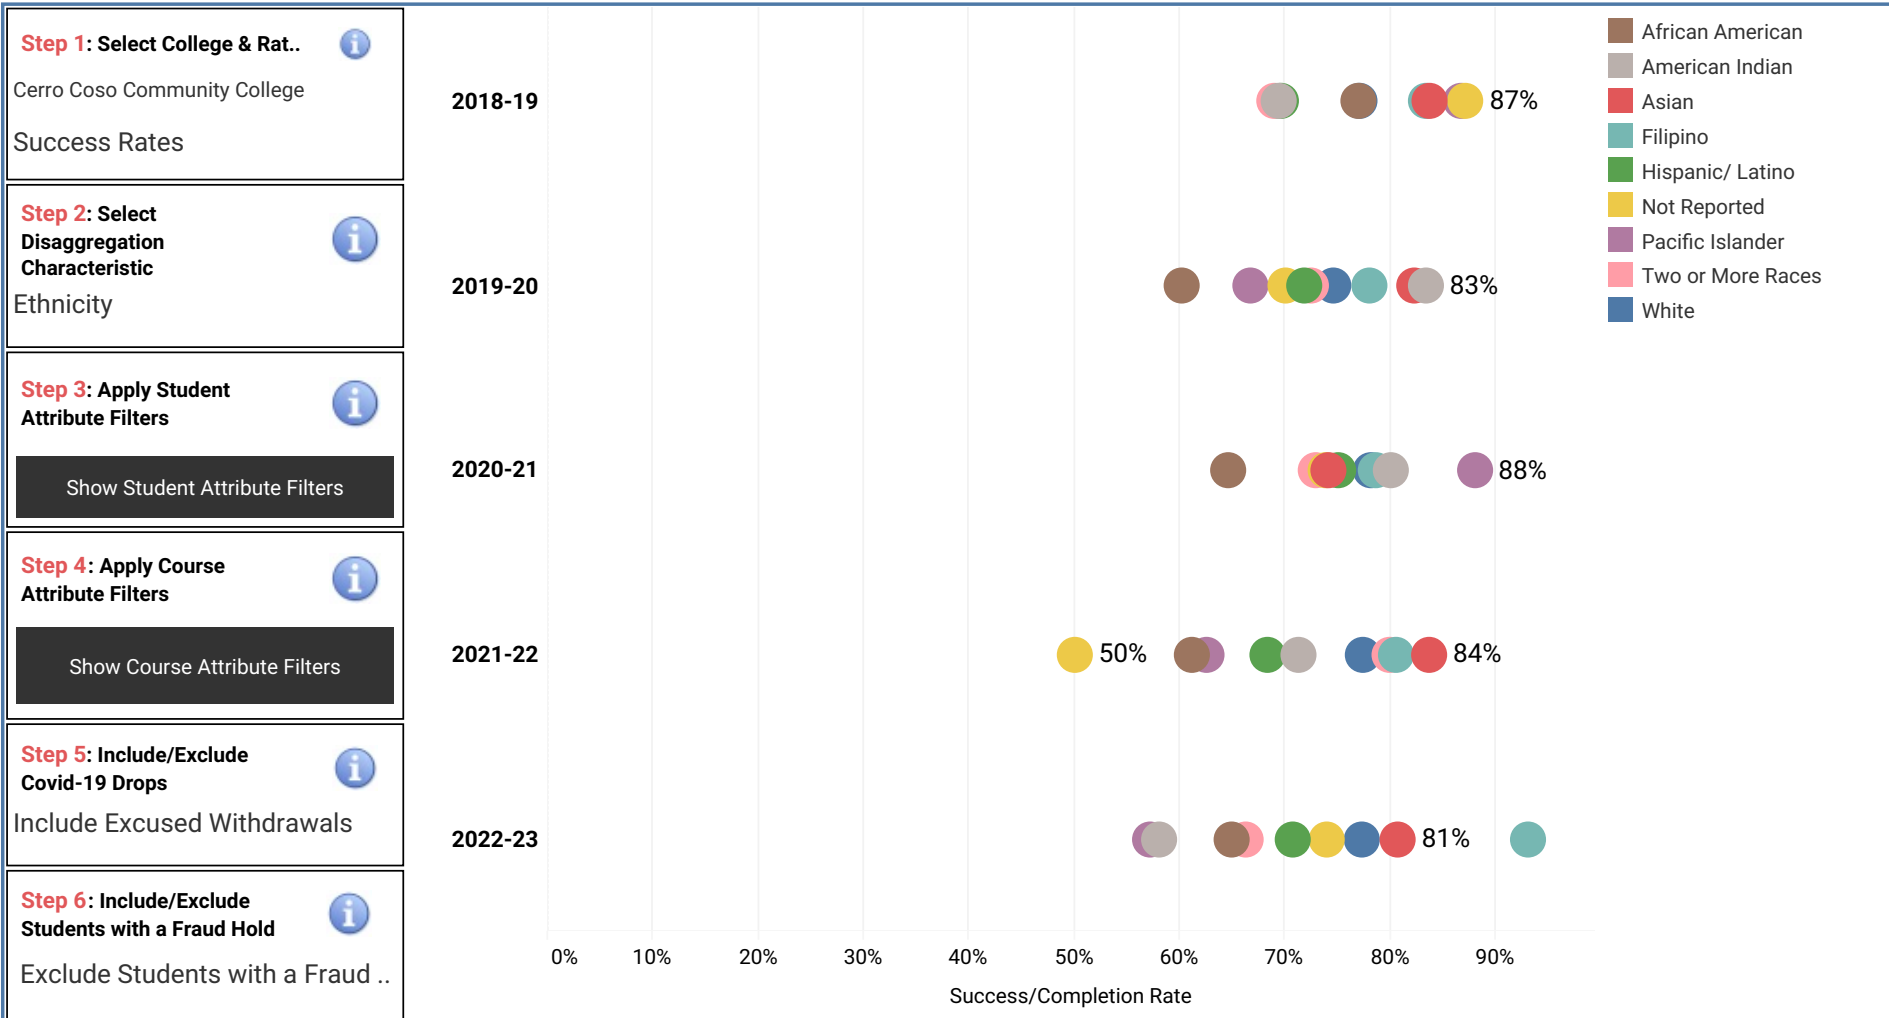

**KCCD Program Review Course Success Rates Dashboard**  
**College: Cerro Coso Community College by: Ethnicity**

Questions/Feedback: [kccdir@kccd.edu](mailto:kccdir@kccd.edu)

KCCD Institutional Research & Reporting  
[www.kccd.edu/institutional-research](http://www.kccd.edu/institutional-research)