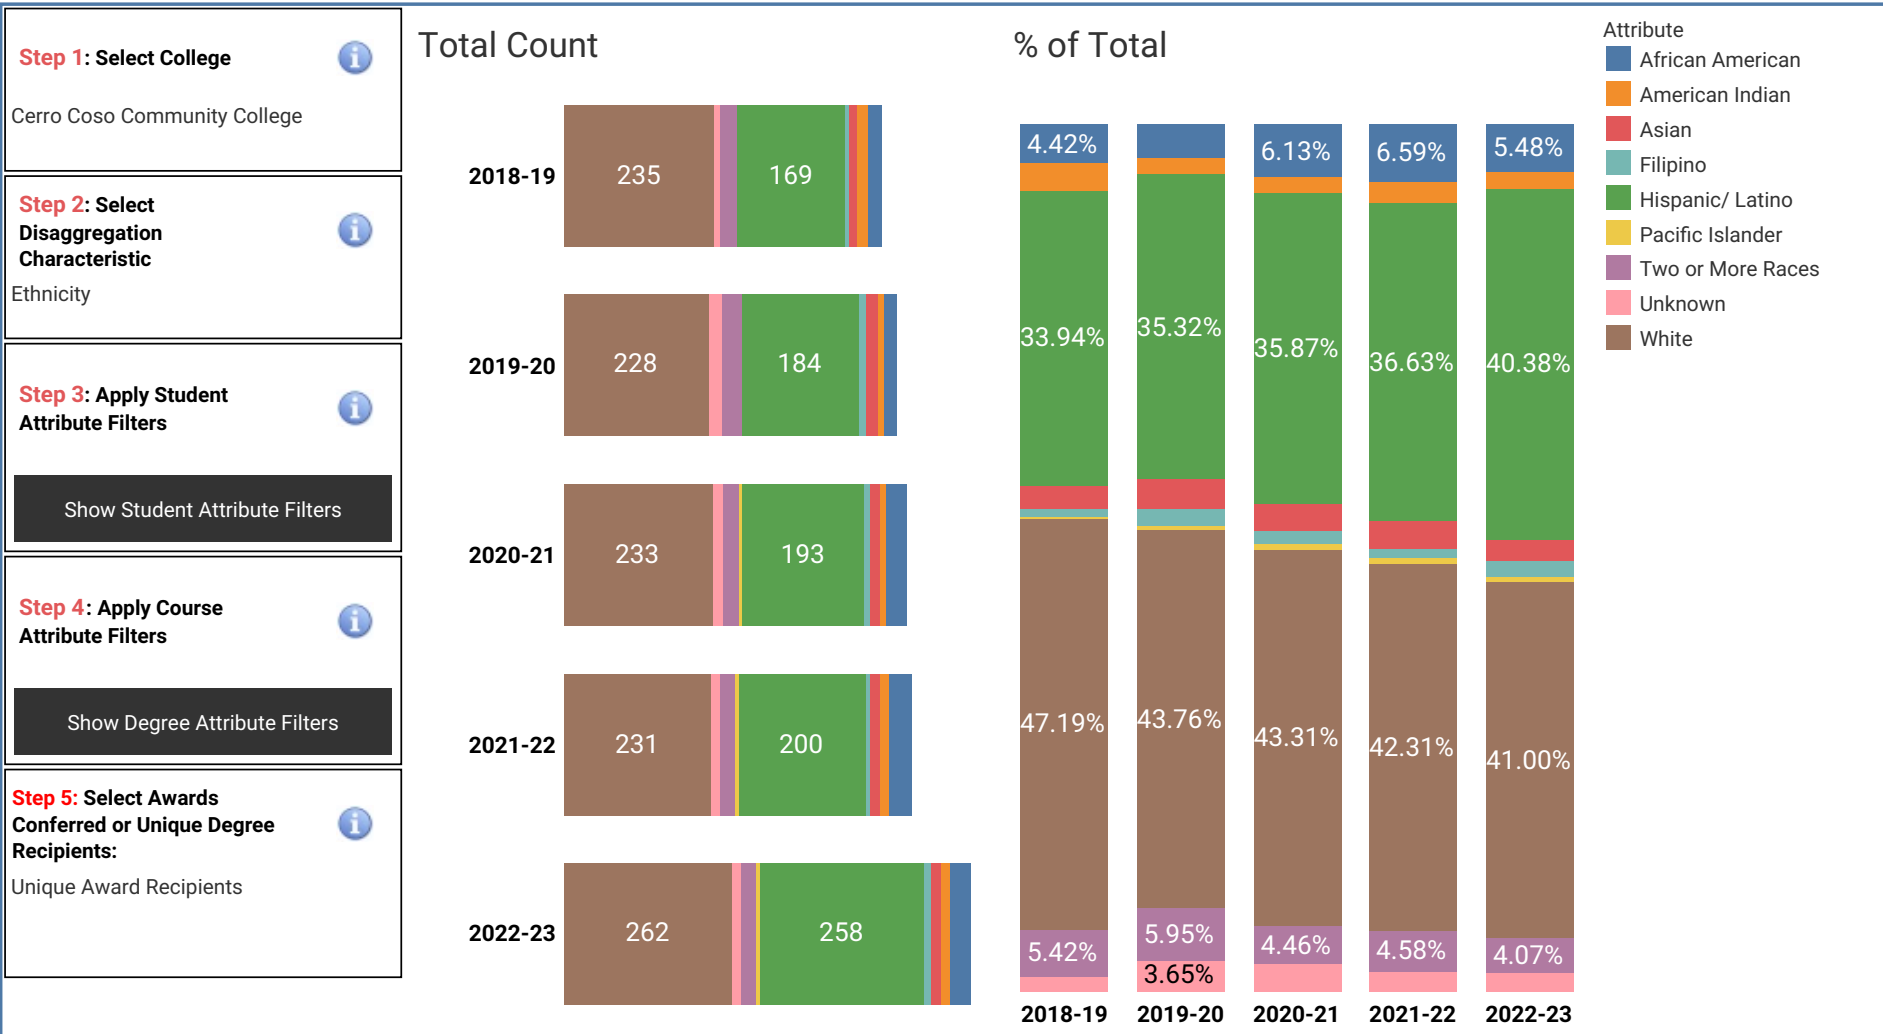

KCCD Program Review Program Award Dashboard
College: Cerro Coso Community College by: Ethnicity

- Attribute
- African American
 - American Indian
 - Asian
 - Filipino
 - Hispanic/ Latino
 - Pacific Islander
 - Two or More Races
 - Unknown
 - White