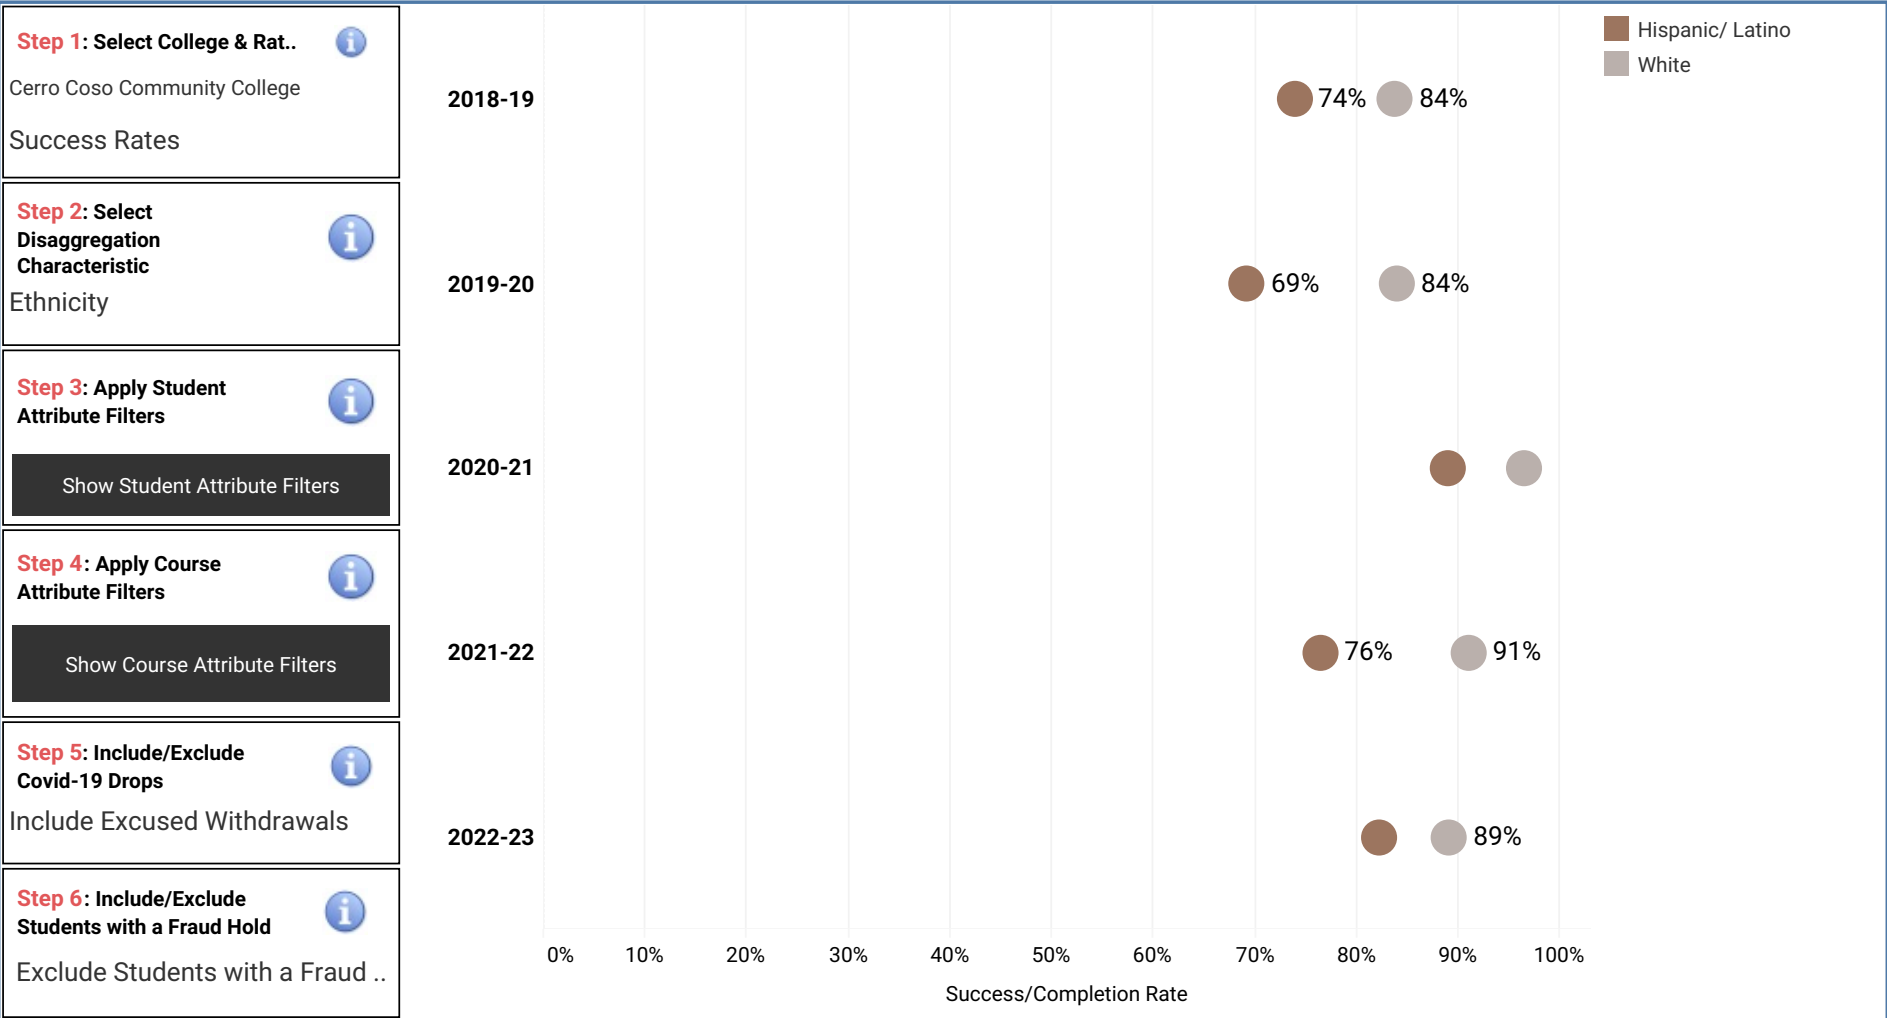

- Back to APR Directory
- Data Tables
- Charts/Visualizations
- Definitions
- Download PDF
- Download .xlsx
- Quickstart Guide

KCCD Program Review Course Success Rates Dashboard

College: **Cerro Coso Community College** by: **Ethnicity**