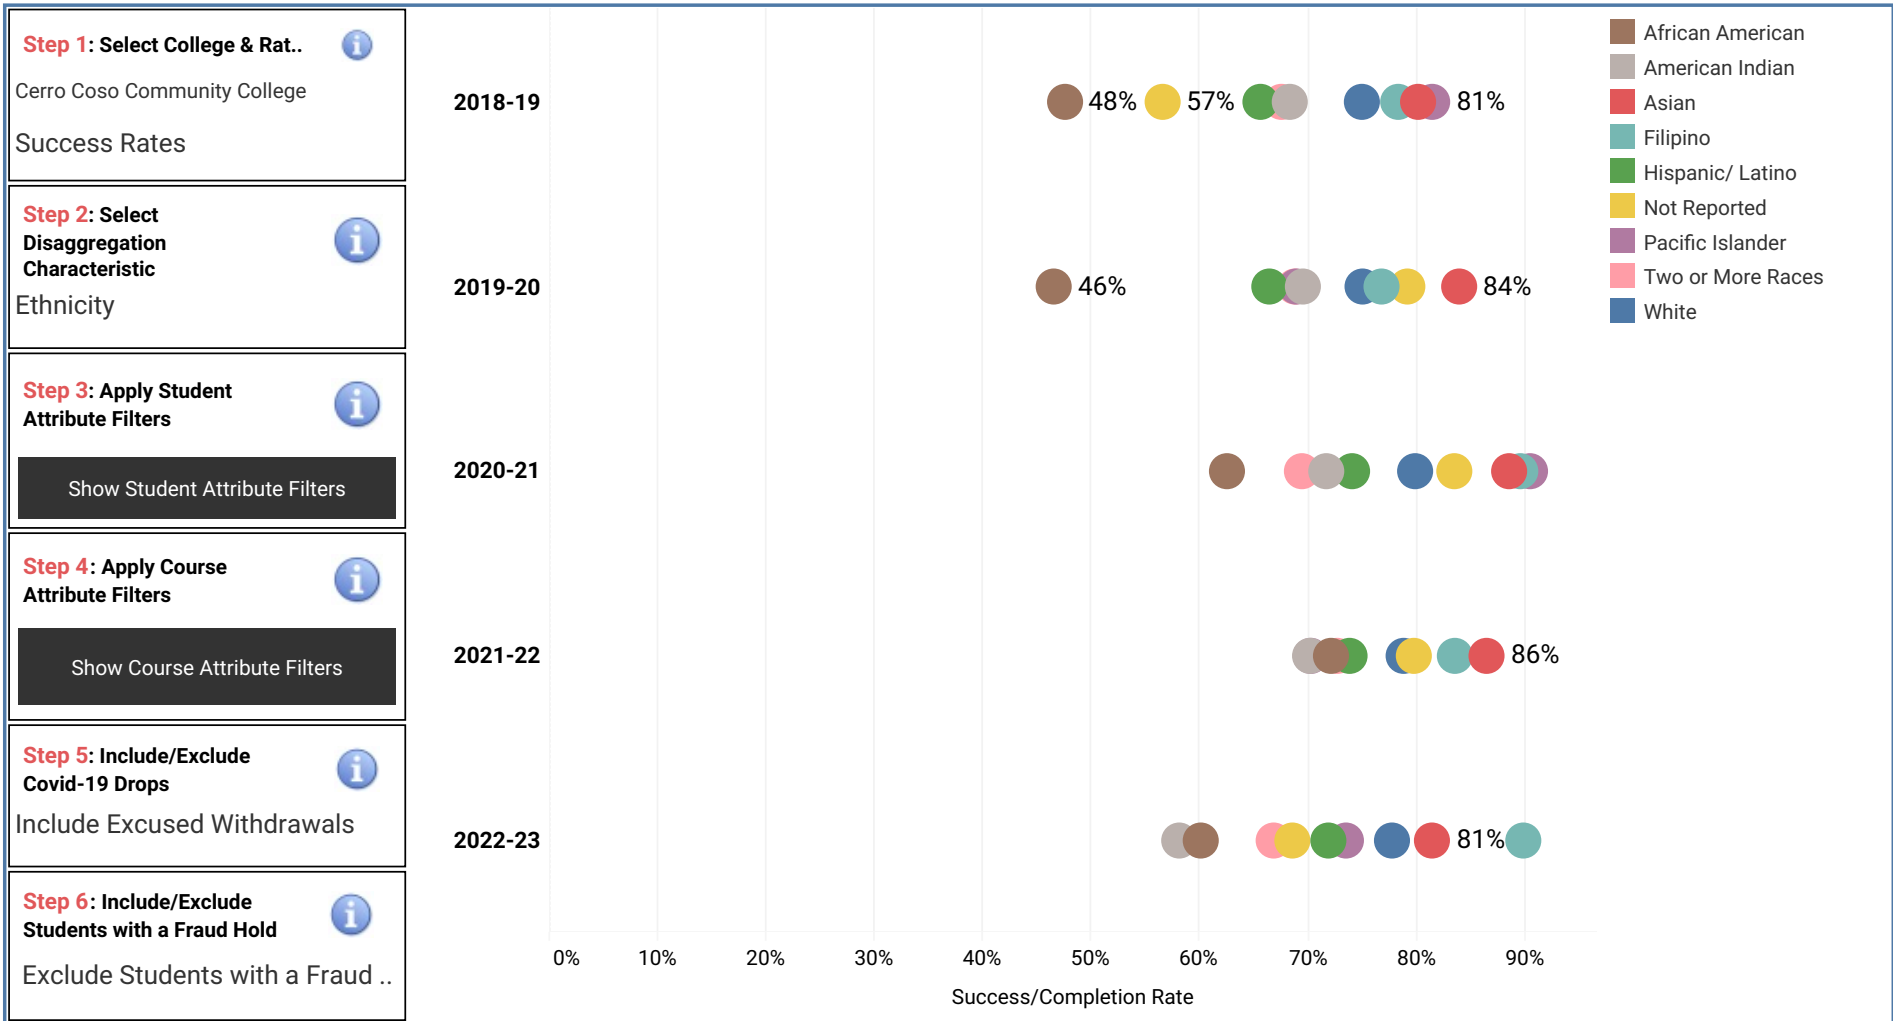

- Back to APR Directory
- Data Tables
- Charts/Visualizations
- Definitions
- Download PDF
- Download .xlsx
- Quickstart Guide

KCCD Program Review Course Success Rates Dashboard

College: **Cerro Coso Community College** by: **Ethnicity**

Questions/Feedback: kccdir@kccd.edu

KCCD Institutional Research & Reporting
www.kccd.edu/institutional-research

Data Last Updated: 10/23/2023
Source: KCCD ODS Warehouse